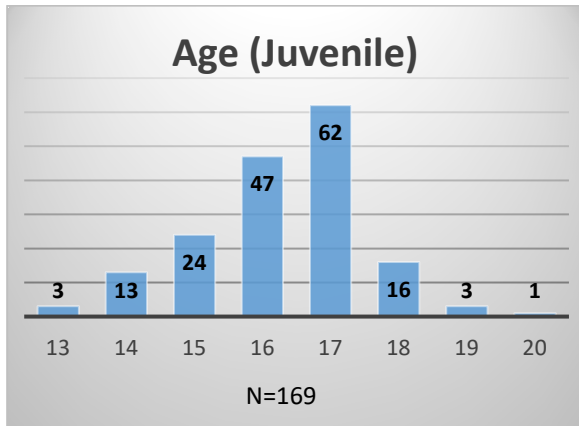

Daily Data Dashboard – November 2, 2022
Demographics for JTDC Population
Wednesday Morning Midnight Count

Total # of probation Involved youth¹: 980

¹ Probation Active: Any youth who is pending sentencing with an active social history, has been formally placed on probation or supervision with Cook County Juvenile Probation on the date of the report.

*Age, Gender and Race for Criminal Court population (N=2) is not represented in this report.

Data sources: cFive Supervisor – Probation Population and RMIS – JTDC Population

Daily Data Dashboard – November 2, 2022
Demographics for JTDC Population
Wednesday Morning Midnight Count