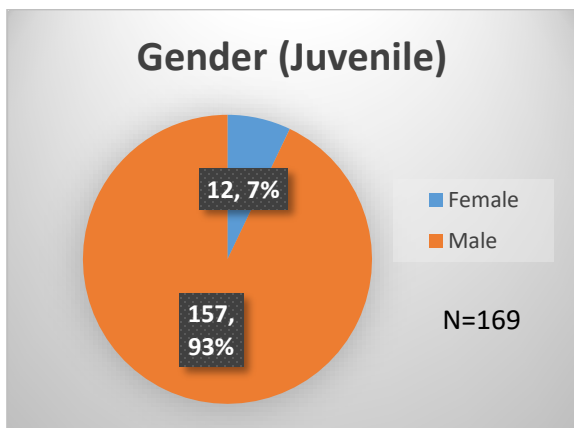

Daily Data Dashboard – November 2, 2022
Demographics for JTDC Population
Wednesday Morning Midnight Count

Total # of probation Involved youth¹: 980

¹ Probation Active: Any youth who is pending sentencing with an active social history, has been formally placed on probation or supervision with Cook County Juvenile Probation on the date of the report.

*Age, Gender and Race for Criminal Court population (N=2) is not represented in this report.

Data sources: cFive Supervisor – Probation Population and RMIS – JTDC Population

Daily Data Dashboard – November 2, 2022
Demographics for JTDC Population
Wednesday Morning Midnight Count