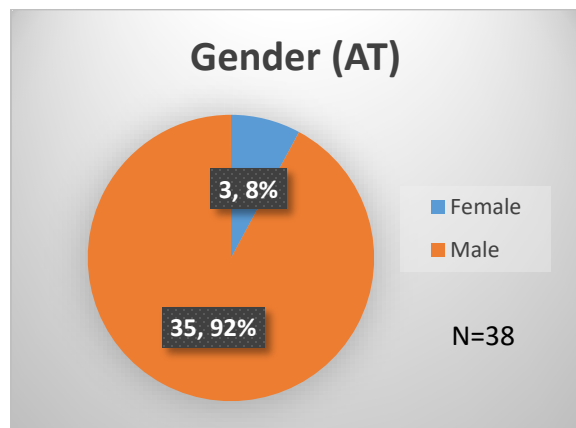

Daily Data Dashboard – November 2, 2022
Demographics for JTDC Population
Wednesday Morning Midnight Count

Total # of probation Involved youth¹: 980

¹ Probation Active: Any youth who is pending sentencing with an active social history, has been formally placed on probation or supervision with Cook County Juvenile Probation on the date of the report.

*Age, Gender and Race for Criminal Court population (N=2) is not represented in this report.

Data sources: cFive Supervisor – Probation Population and RMIS – JTDC Population

Daily Data Dashboard – November 2, 2022
Demographics for JTDC Population
Wednesday Morning Midnight Count