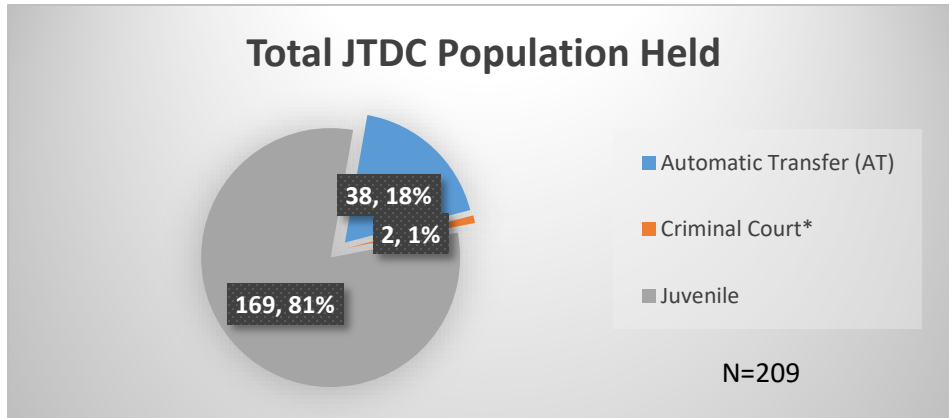

Daily Data Dashboard – November 2, 2022
Demographics for JTDC Population
Wednesday Morning Midnight Count

Total # of probation Involved youth¹: 980

¹ Probation Active: Any youth who is pending sentencing with an active social history, has been formally placed on probation or supervision with Cook County Juvenile Probation on the date of the report.