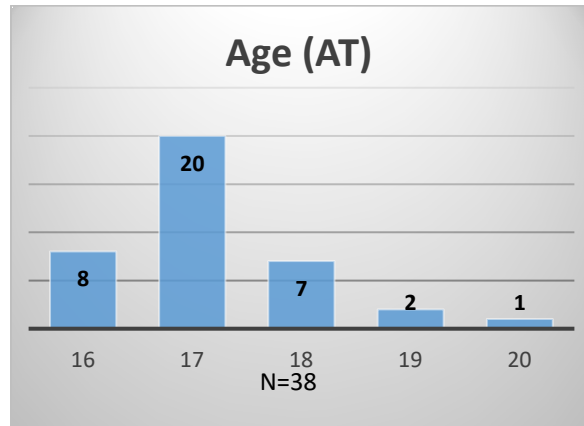

Daily Data Dashboard – November 2, 2022
Demographics for JTDC Population
Wednesday Morning Midnight Count

Total # of probation Involved youth¹: 980

¹ Probation Active: Any youth who is pending sentencing with an active social history, has been formally placed on probation or supervision with Cook County Juvenile Probation on the date of the report.

*Age, Gender and Race for Criminal Court population (N=2) is not represented in this report.

Data sources: cFive Supervisor – Probation Population and RMIS – JTDC Population

Daily Data Dashboard – November 2, 2022
Demographics for JTDC Population
Wednesday Morning Midnight Count